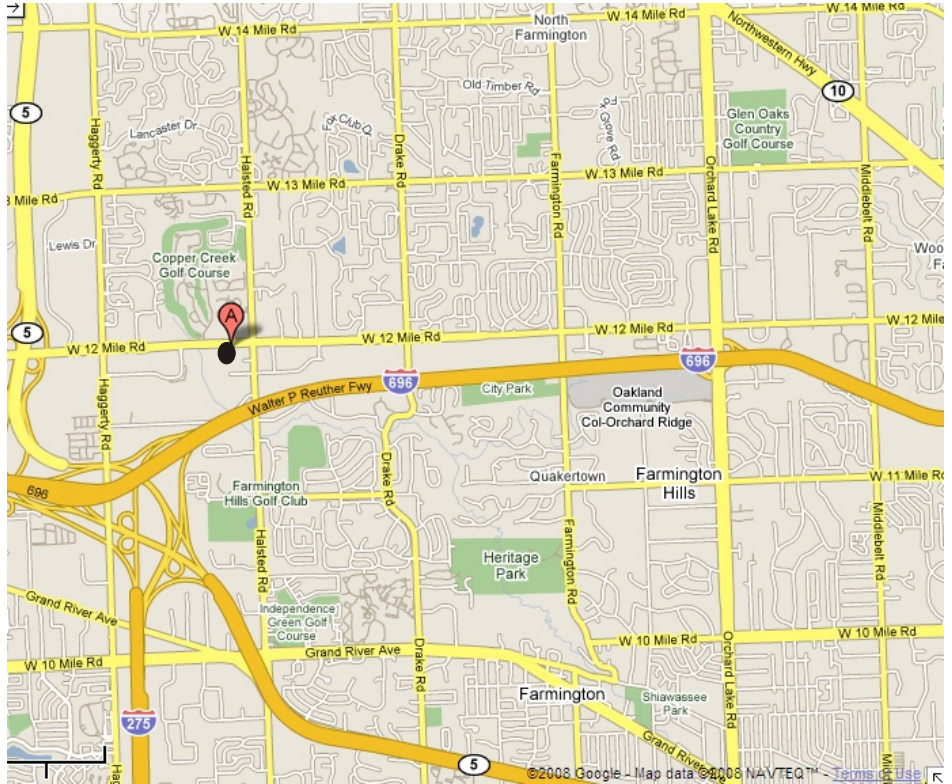

Aver Trust

ADVISORS LLC

37899 West 12 Mile Road
Suite 130
Farmington Hills, MI 48331

Phone: 248-553-3201

Fax: 248-553-3426

Web: www.avertrust.com

DIRECTIONS

Located in the Park on the Green office complex between Haggerty and Halsted Roads

We are two turn-arounds west (1/4 mile) from Halsted. The office complex entrance is located on the south side of 12 Mile Road between Lasalle Bank and the natural pond.

Look for the Schwartz Law sign on the street-side building. It is easier to read than the small Park on the Green sign. Take an immediate **HARD** right after turning off 12 Mile Road. Follow the drive down the hill and around the law firm building.

Suite 130 is located next to the Mail & Shipping Pickup Containers (Fedex, Post Office, DHL, etc.)
Suite 130 has a handicap ramp and stairs leading to the door.

Securities Offered Through Sigma Financial Corp., Member FINRA/SIPC