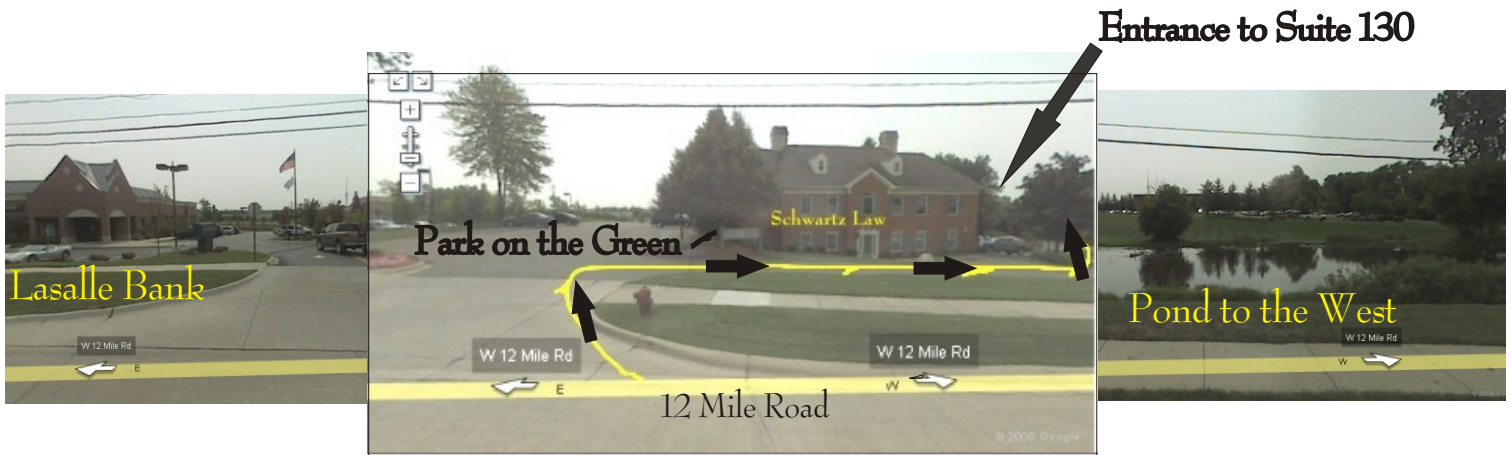

Aver Trust

ADVISORS LLC

37899 West 12 Mile Road
Suite 130
Farmington Hills, MI 48331

Phone: 248-553-3201

Fax: 248-553-3426

Web: www.avertrust.com

DIRECTIONS

Located in the Park on the Green office complex between Haggerty and Halsted Roads

We are two turn-arounds west (1/4 mile) from Halsted. The office complex entrance is located on the south side of 12 Mile Road between Lasalle Bank and the natural pond.

Look for the Schwartz Law sign on the street-side building. It is easier to read than the small Park on the Green sign. Take an immediate **HARD** right after turning off 12 Mile Road. Follow the drive down the hill and around the law firm building.

Suite 130 is located next to the Mail & Shipping Pickup Containers (Fedex, Post Office, DHL, etc.)
Suite 130 has a handicap ramp and stairs leading to the door.

Securities Offered Through Sigma Financial Corp., Member FINRA/SIPC